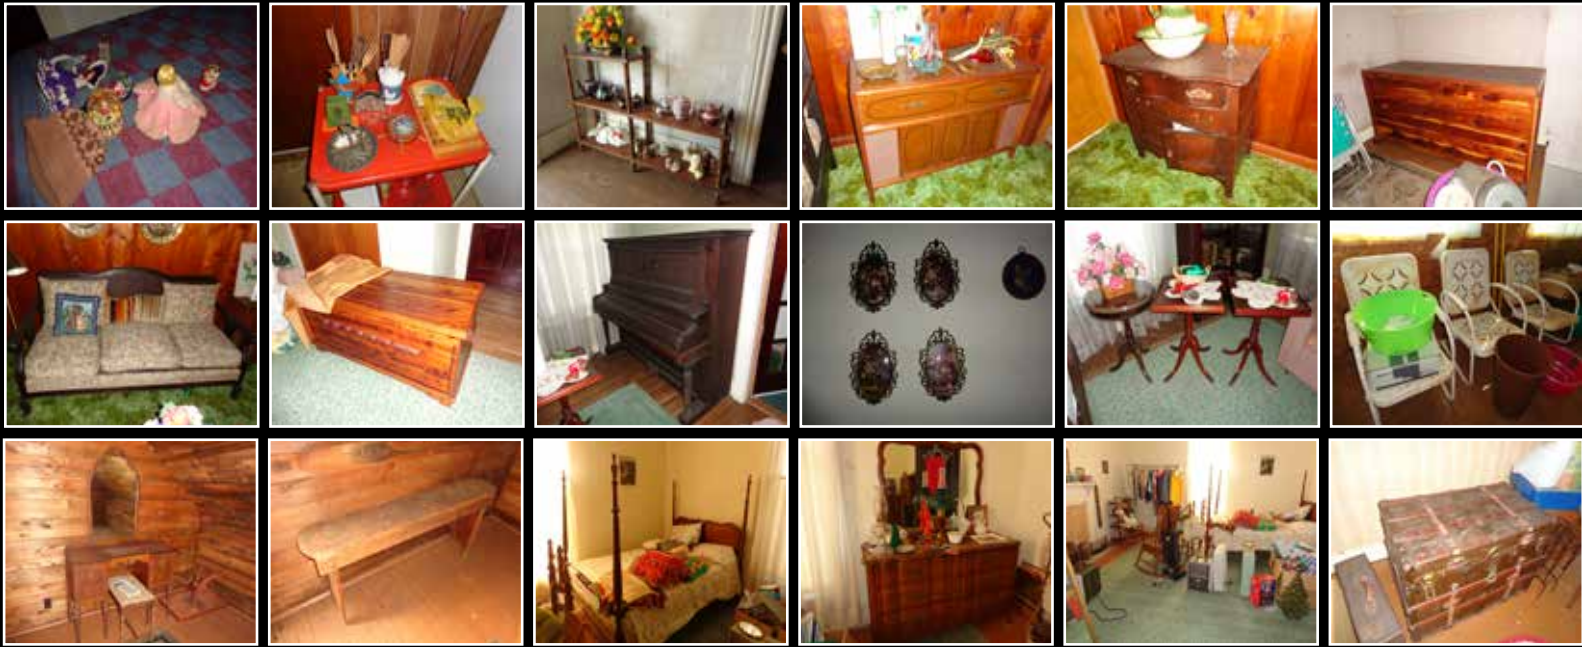

PROBATE COURT AUCTION

HISTORIC 4 BEDROOM HOME WITH 5 FIREPLACES ON 1.8 ACRES

Saturday, June 9th, 2018 @ 10:00 A.M.

PROBATE COURT AUCTION • REAL ESTATE & PERSONAL PROPERTY

FURNITURE & HOUSEHOLD ITEMS

- (2) Oak Curio Cabinet
- Glass Door China Cabinet
- (2) Solid Wood Bedroom Suite
- Dry Sink Cabinet
- Richmond Piano
- Ball & Claw Piano Stool
- Marble Top Oval Table
- Antique Vanity Table w/Mirror
- Old Wooden Bench
- (2) Antique Single Bed
- Glass Front Bookshelf
- (2) Old Cedar Chest
- Antique Wooden Kitchen Stool
- (2) Square Wooden End Tables
- Round Marble Top End Table
- Couch & Living Room Chairs
- Wood Rocking Chair
- Chest of Drawers
- Kitchen Table & Chairs
- Fridge
- Chest Type Freezer
- Old Books
- Multiple Electric Floor Heaters
- Ceramic Figurines (All sizes)
- Decorative Shelf
- Set of Dishes
- Lots of Misc. Dishes
- Coca-Cola Glasses
- Old Quilts
- Flat Top Trunk
- Metal Cabinet
- Old Glass Jars
- Pots & Pans
- (3) Antique White Metal Yard Chairs
- Floral Arrangements
- Crocheted Figurines