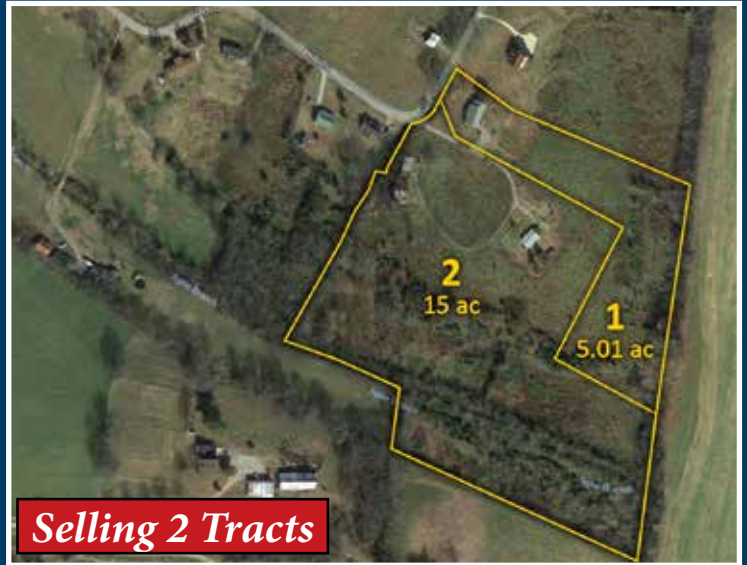

# CHANCERY COURT AUCTION

1,658 SQFT, 3 BED, 2 BATH HOME ON 5 ACRES • 15 ACRES WITH BARN/SHOP & POND

**354 Maple Street, Gordonsville, TN 38563**

# CHANCERY COURT AUCTION

HOME, LAND & PERSONAL PROPERTY

PRESORTED  
 STANDARD  
 U.S. Postage  
 PAID  
 37087  
 PERMIT NO. 131

**HOME ON 5 ACRES & 15 ACRES WITH BARN/SHOP & POND - MLS# 1978913**  
**Saturday, November 3rd, 2018 @ 10:00 A.M.**

**DIRECTIONS:** From Nashville, I-40 East exit 258 (Carthage/Gordonsville exit). Turn right and go 3/10s of a mile and turn left on Main St. Go 1 mile to right on Maple St. 1 mile to home on right.

**LOCATION: 354 MAPLE STREET, GORDONSVILLE, TN 38563**